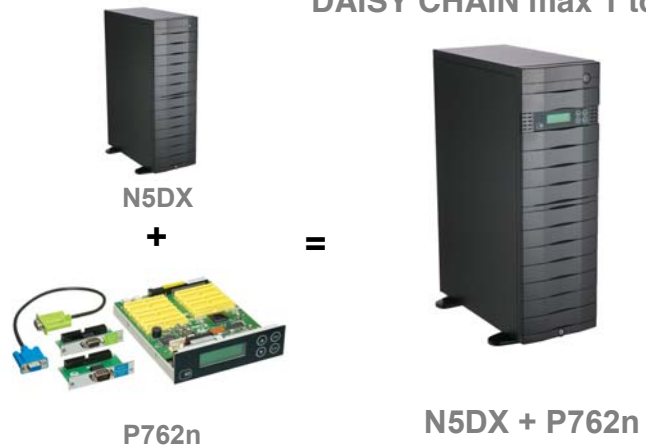

Our new duplicators allow the user to duplicate huge quantities of DVD or CD at speed without requiring a computer or any previous experience. The Edgedupe simply creates exact mirror images of the data on the source disc. Our Daisy chain solution which incorporates the P762n controller will allow the user to link towers together and copy up to a maximum of 2550 discs. Duplication can be made from a single master DVD, CD or hard drive. The ability to reconfigure the tower to form smaller chains or select standalone mode gives the user the ultimate flexibility. With the Edgedupe, users can now duplicate on demand with no minimum quantity and retain 100% confidentiality by producing in house rather than risking using an outsourced duplication company. This is the ideal solution for data, video and audio backup. Regular firmware updates via www.edge10.com and local technical support, coupled with wide compatibility with the latest optical drives the Edgedupe offers many compelling reasons to buy.

ONE TO ELEVEN

DAISY CHAIN max 1 to 2550

P762 KEY FEATURES

- STANDALONE DVD DUPLICATOR
- USER FRIENDLY – NO EXPERIENCE NEEDED
- SUPPORT HDD FOR MULTIPLE IMAGE STORAGE + DOWNLOAD
- HIGH QUALITY WITH GOOD SUPPORT + REGULAR FIRMWARE UPDATE
- WIDE COMPATIBILITY WITH OPTICAL DRIVES